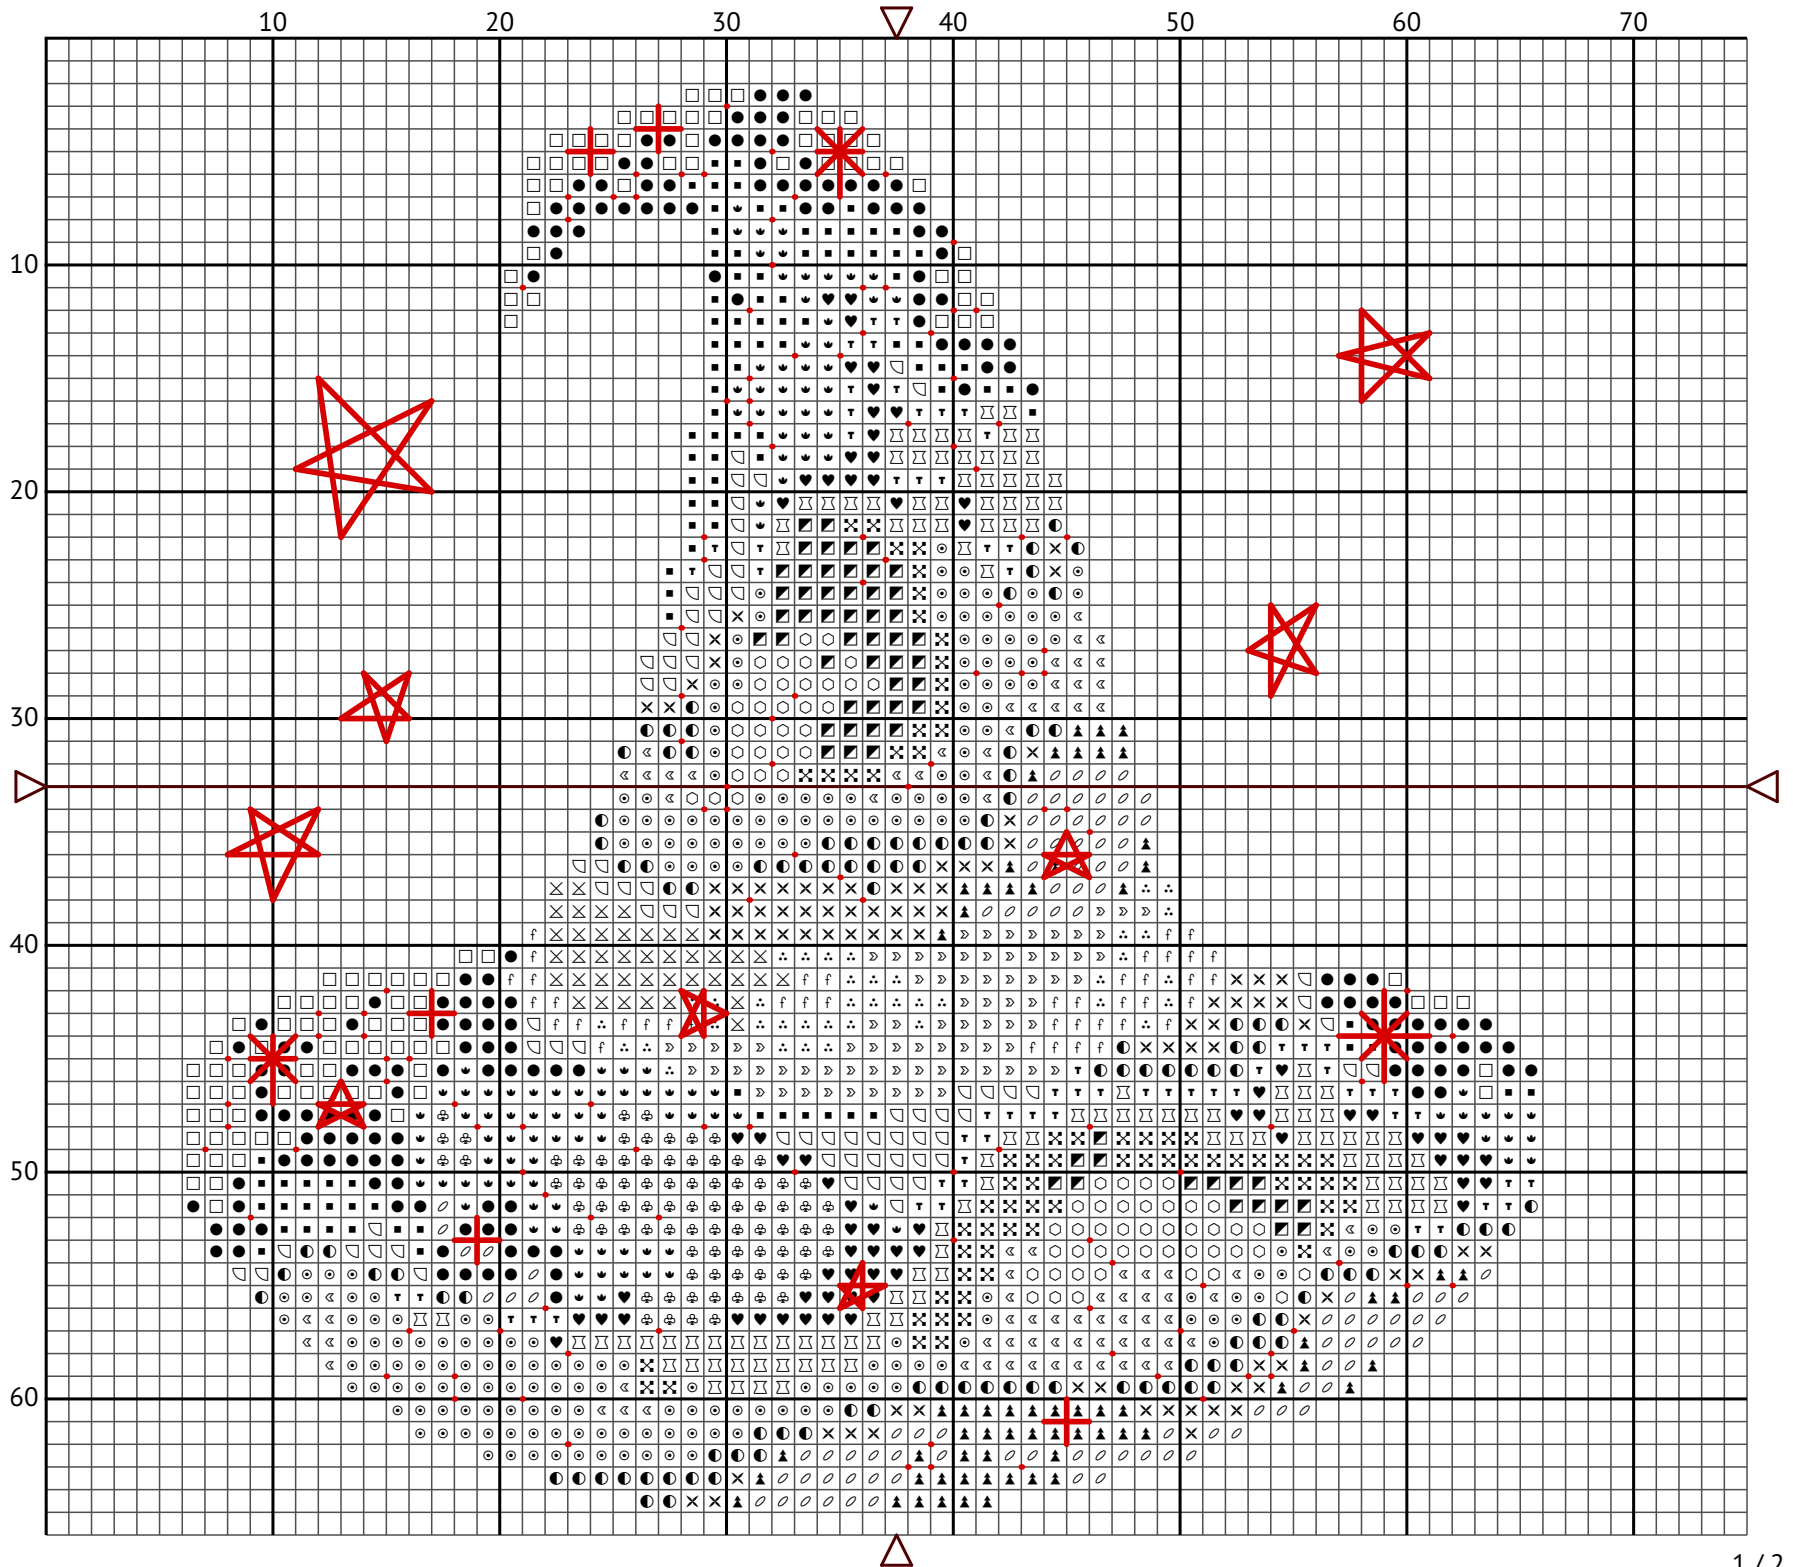

Galaxy Witch's Hat

Galaxy Witch's Hat

Symbol	Number	Name
†	DMC 30	Blueberry - Medium Light
⊙	DMC 209	Lavender - Dark
✕	DMC 210	Lavender - Medium
▣	DMC 211	Lavender - Light
◻	DMC 333	Blue Violet - Very Dark
✦	DMC 334	Baby Blue - Medium
●	DMC 336	Navy Blue
∩	DMC 340	Blue Violet - Medium
∪	DMC 550	Violet - Very Dark
▲	DMC 552	Violet - Medium
●	DMC 553	Violet
∴	DMC 725	Topaz - Medium Light
»	DMC 726	Topaz - Light
f	DMC 728	Topaz
⊗	DMC 783	Topaz - Medium
■	DMC 792	Cornflower Blue - Dark
♥	DMC 793	Cornflower Blue - Medium
⊕	DMC 813	Blue - Light
□	DMC 823	Navy Blue - Dark
⊂	DMC 3608	Plum - Very Light
⊆	DMC 3609	Plum - Ultra Light
⊗	DMC 3837	Lavender - Ultra Dark