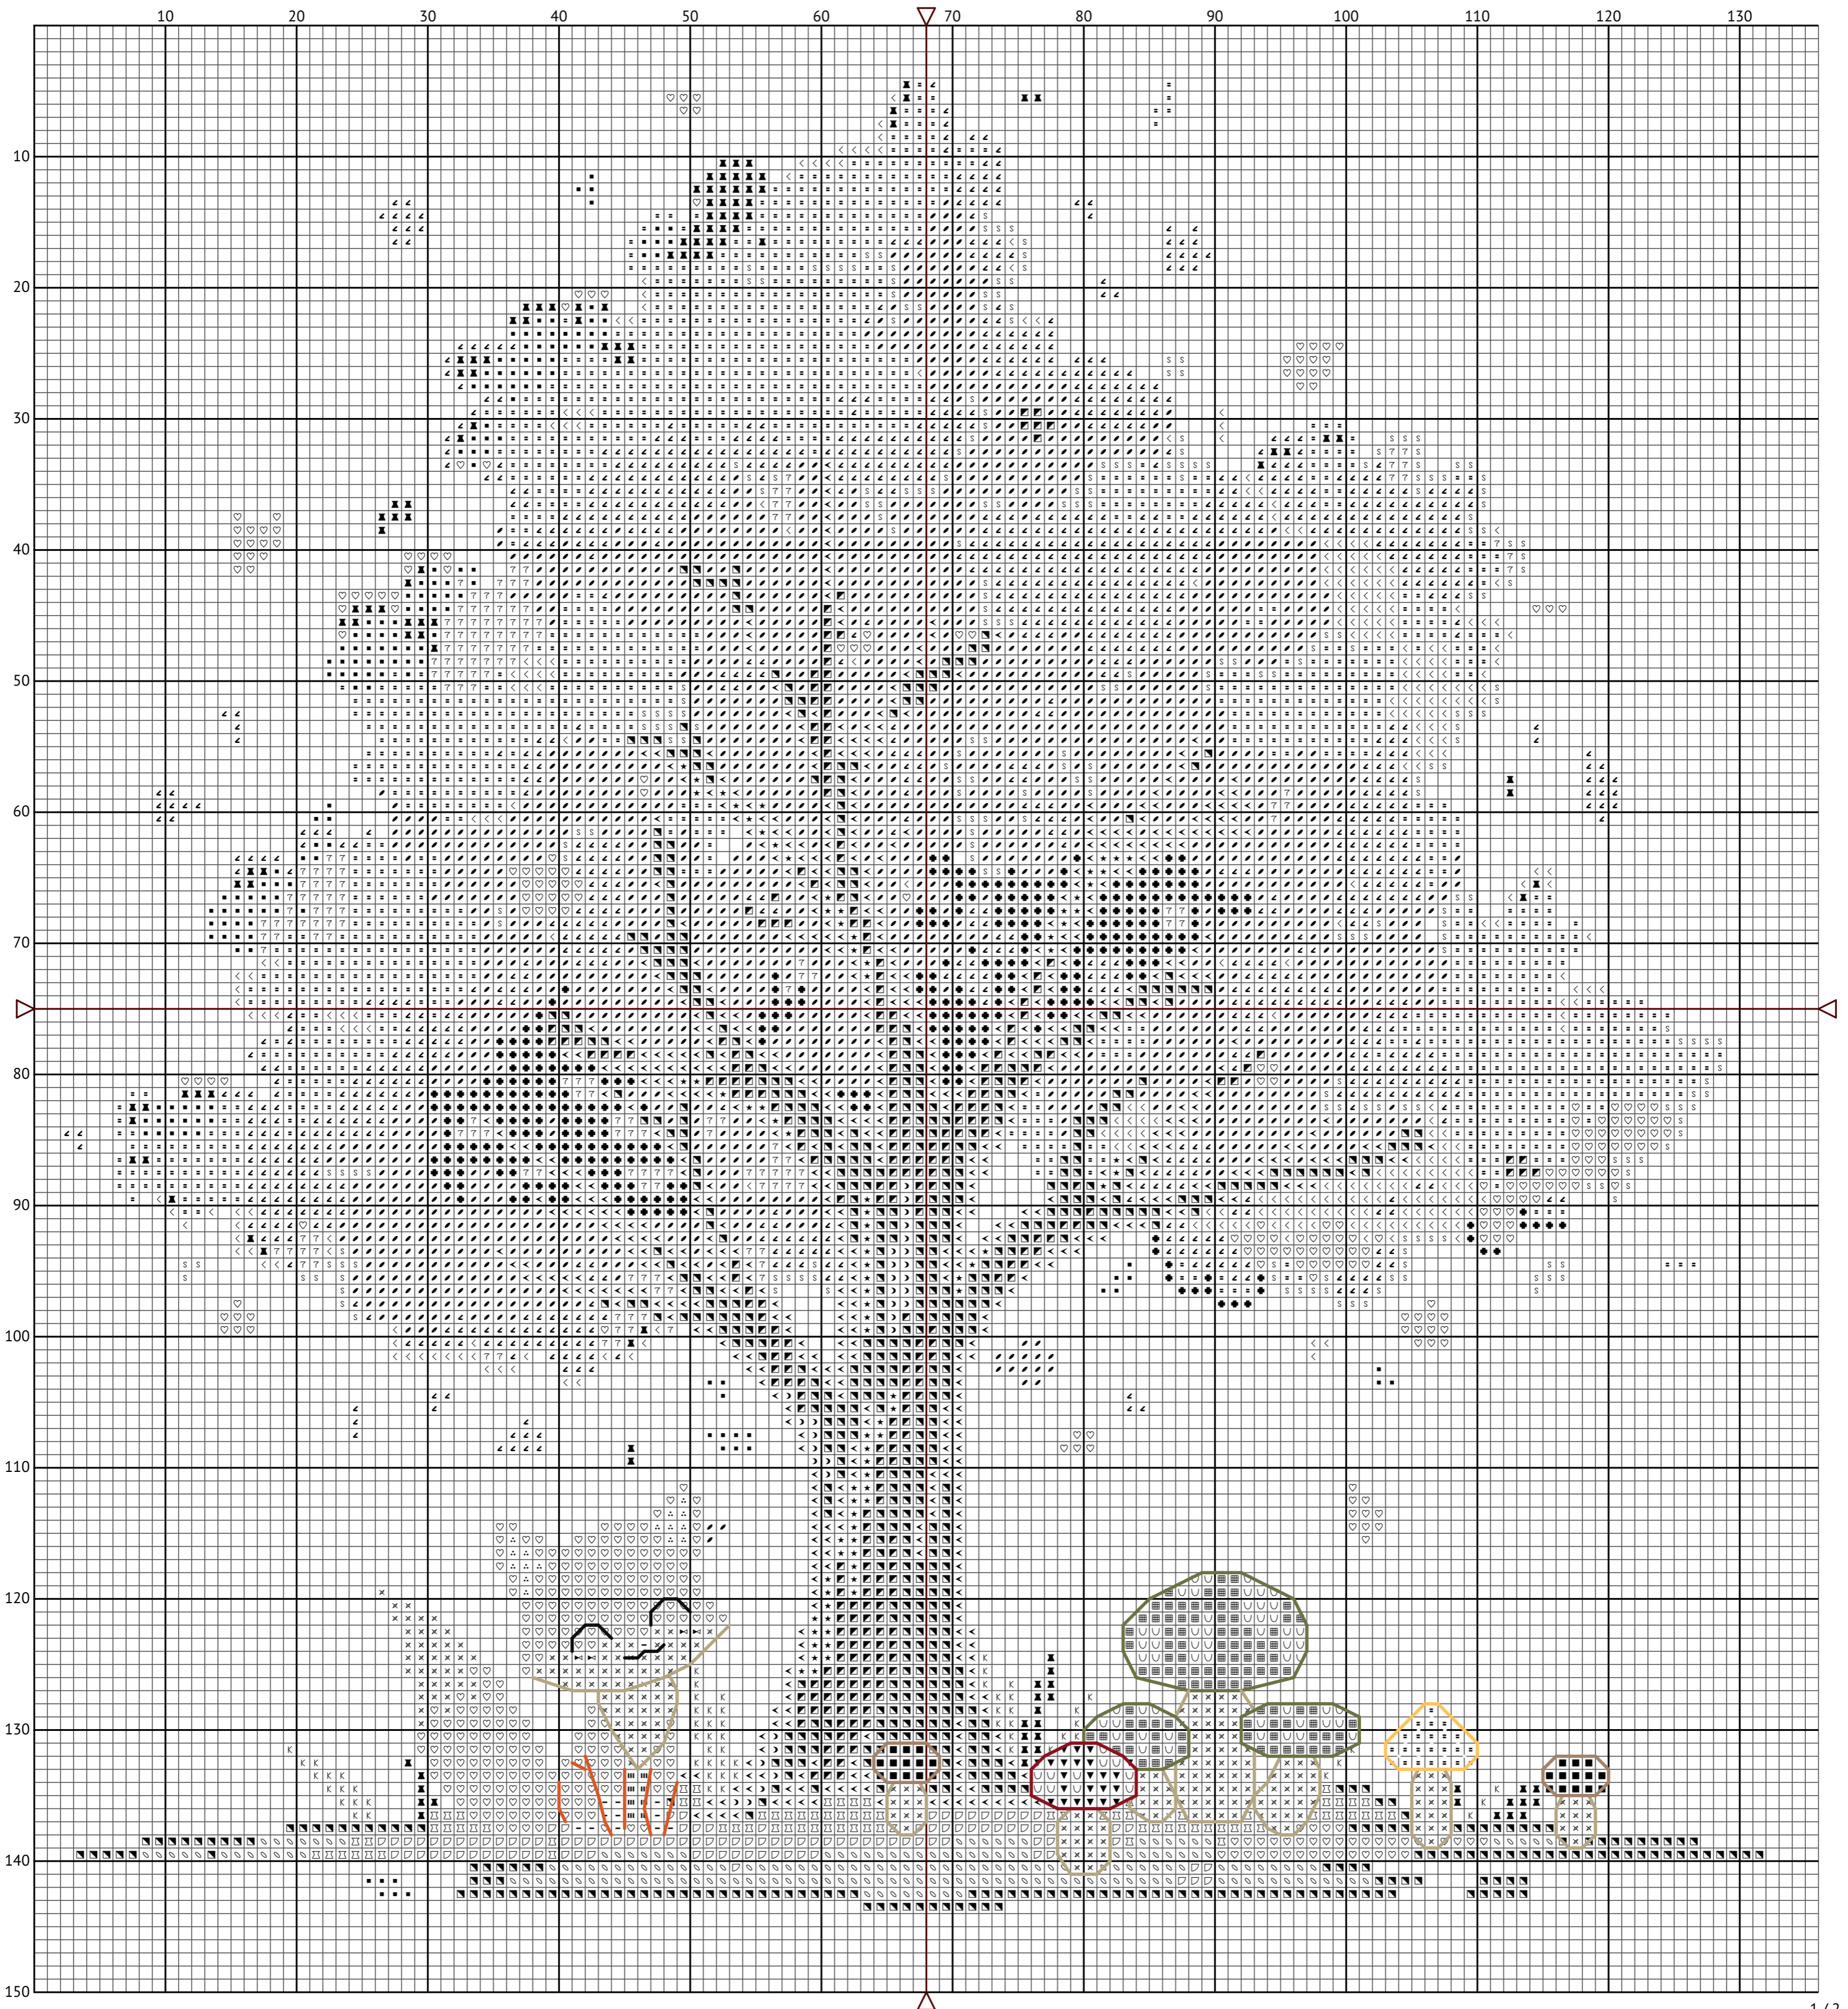

Fox Under a Fall Tree

Fox Under a Fall Tree

Symbol	Number	Name
K	DMC 05	Driftwood - Light
×	DMC ECRU	Ecru
=	DMC 19	Autumn Gold - Medium Light
∴	DMC 225	Shell Pink - Ultra Very Light
<	DMC 300	Mahogany - Very Dark
■	DMC 301	Mahogany - Medium
-	DMC 310	Black
■	DMC 400	Mahogany - Dark
★	DMC 402	Mahogany - Very Light
	DMC 644	Beige Gray - Medium
⌘	DMC 677	Old Gold - Very Light
s	DMC 720	Orange Spice - Dark
☞	DMC 721	Orange Spice - Medium
▼	DMC 816	Garnet
■	DMC 841	Beige Brown - Light
⊕	DMC 900	Burnt Orange - Dark
⊞	DMC 921	Copper
□	DMC 922	Copper - Light
▣	DMC 3052	Green Gray - Medium
■	DMC 3078	Golden Yellow - Very Light
⌘	DMC 3326	Rose - Light
☾	DMC 3776	Mahogany - Light
♡	DMC 3827	Golden Brown - Pale
<	DMC 3853	Autumn Gold - Dark
⚡	DMC 3854	Autumn Gold - Medium
7	DMC 3855	Autumn Gold - Light
∞	DMC 3856	Mahogany - Ultra Very Light
U	DMC 3865	Winter White