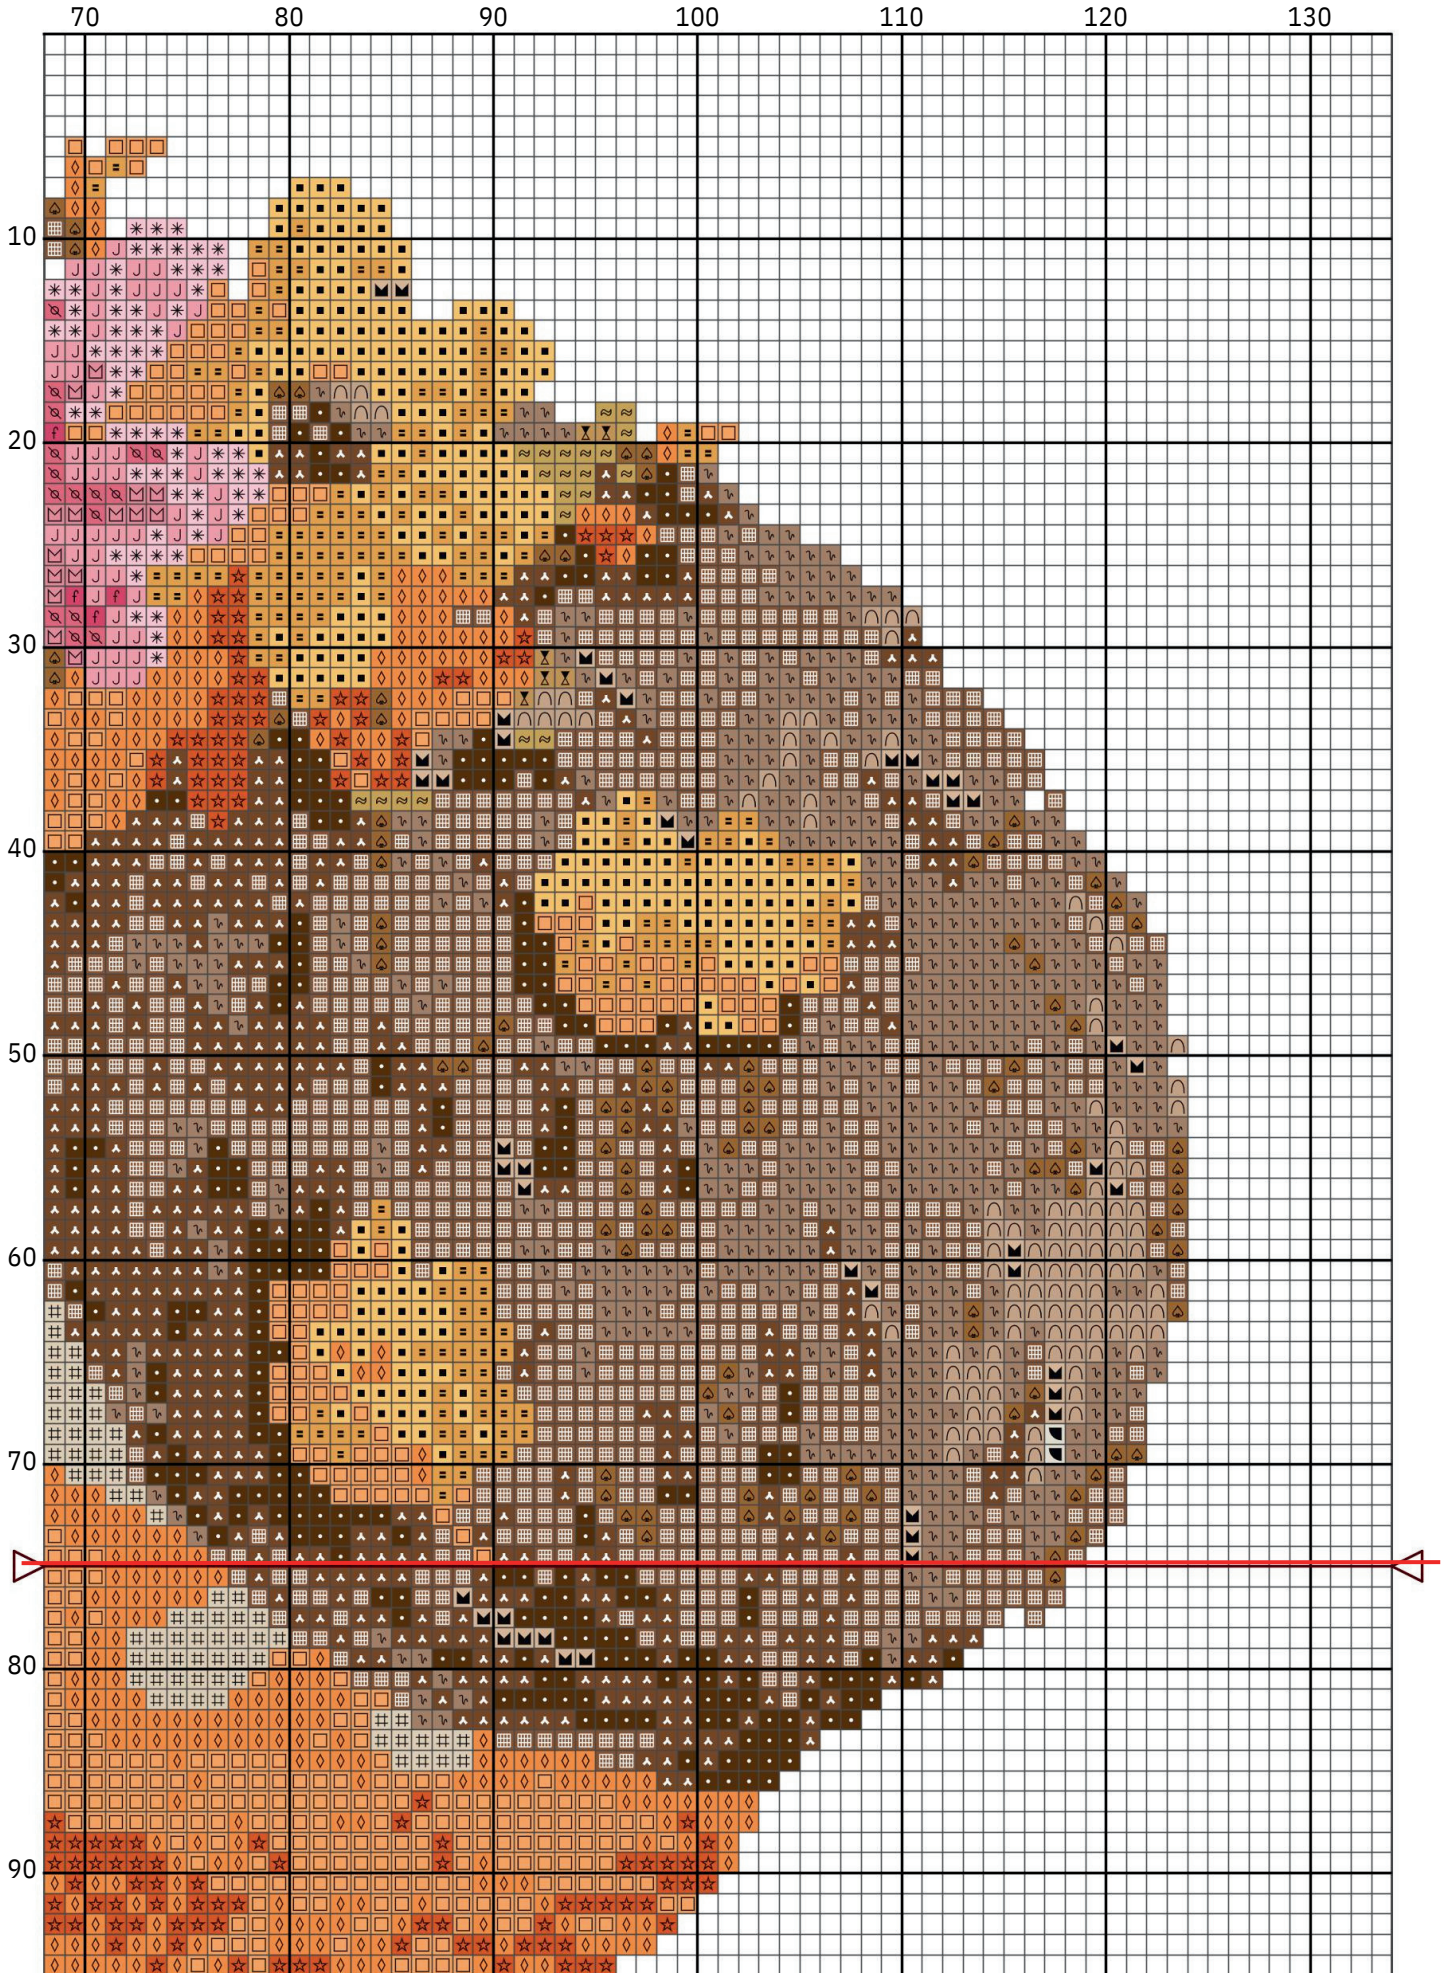

Mushroom Hedgehog

APL Cross Stitch Corner

Design size: 121 x 140 stitches

Image created using Canva.com. Pattern designed using FlossCross.com

Stitches used: Cross Stitch

Size based on 14 count Aida:

Stitched area: 8.64" x 10"

Material size: 13" x 14"

Mushroom Hedgehog

Mushroom Hedgehog

Mushroom Hedgehog

Mushroom Hedgehog

Mushroom Hedgehog

Mushroom Hedgehog

Mushroom Hedgehog

Mushroom Hedgehog

Mushroom Hedgehog

Floss list for crosses

Use 2 strands of thread for cross stitch

N	Symbol	Number	Name	Stitches
1		03	Tin - Medium	4
2		151	Dusty Rose - Very Light	163
3		167	Yellow Beige - Very Dark	168
4		422	Hazelnut Brown - Light	104
5		471	Avocado Green - Very Light	74
6		543	Beige - Ultra Very Light	216
7		645	Beaver Gray - Very Dark	9
8		676	Old Gold - Light	225
9		841	Beige Brown - Light	520
10		842	Beige Brown - Very Light	310
11		869	Hazelnut Brown - Very Dark	244
12		962	Dusty Rose - Medium	125
13		963	Dusty Rose - Ultra Very Light	201
14		3033	Mocha Brown - Very Light	437
15		3046	Yellow Beige - Medium	126
16		3348	Yellow Green - Light	99
17		3354	Dusty Rose -Light	100
18		3371	Black Brown	24
19		3731	Dusty Rose - Very Dark	123
20		3827	Golden Brown - Pale	1083
21		3853	Autumn Gold - Dark	631
22		3854	Autumn Gold - Medium	1107
23		3855	Autumn Gold - Light	261
24		3862	Mocha Beige - Dark	503
25		3863	Mocha Beige - Medium	917
26		3866	Mocha - Ultra Very Light	1152