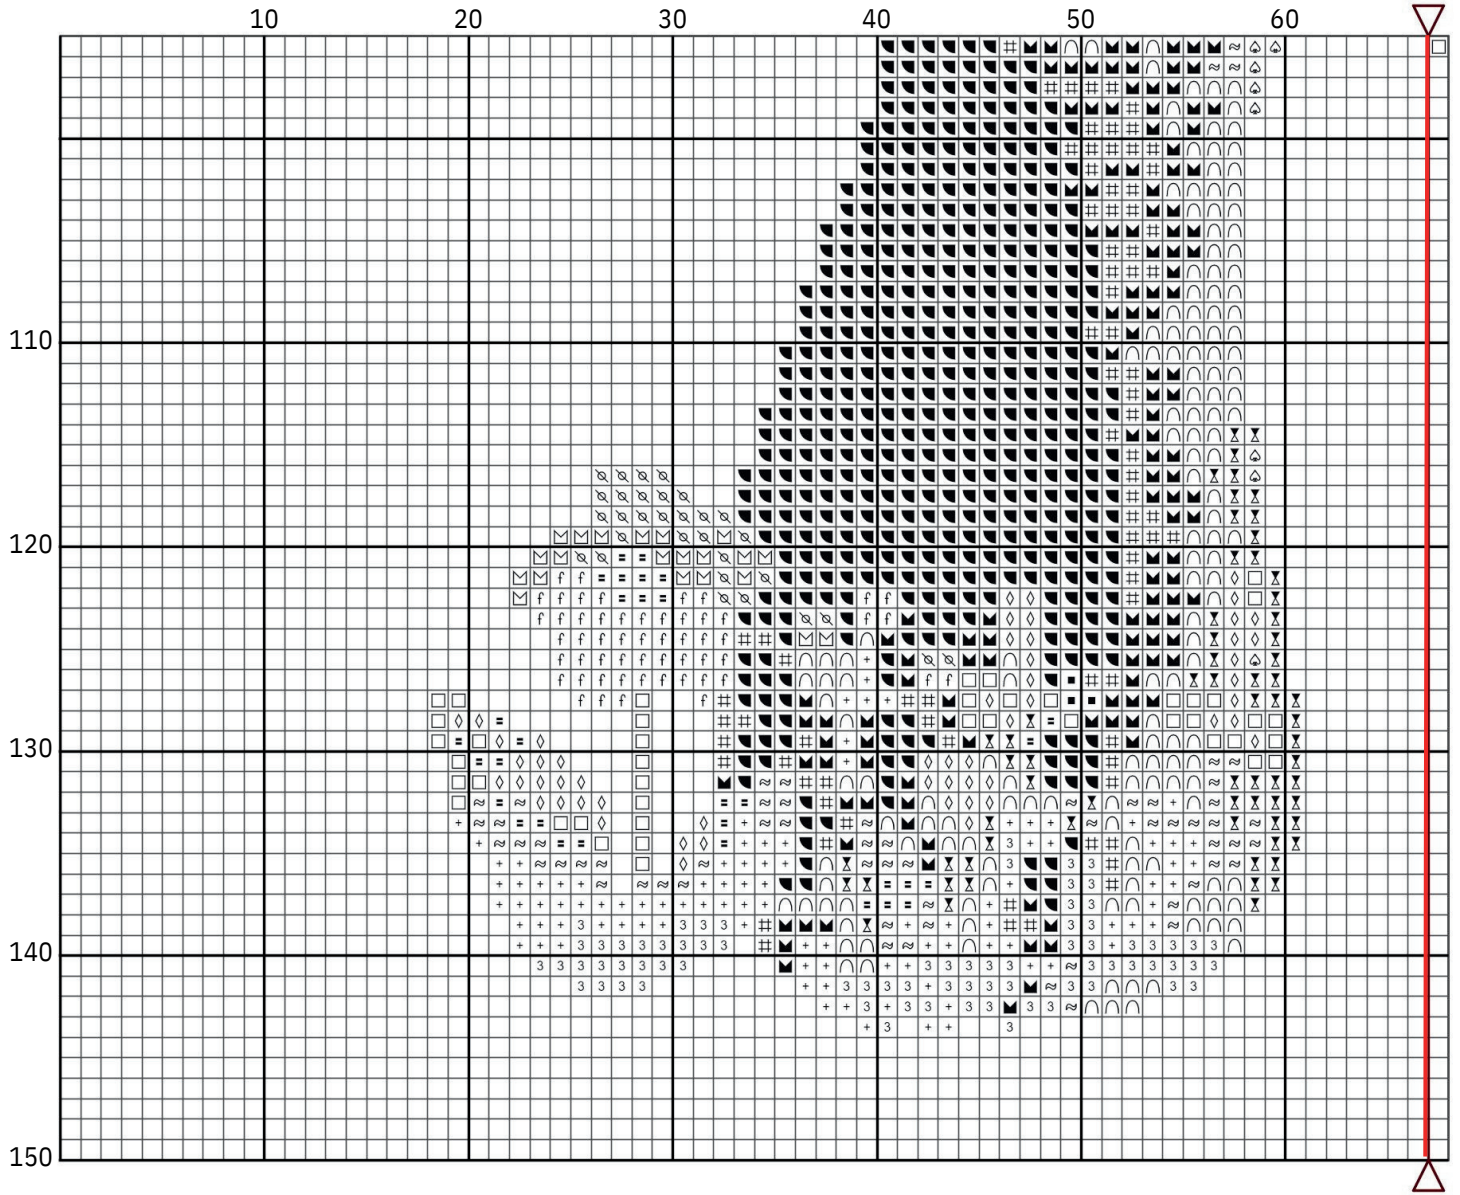

Mushroom Hedgehog

APL Cross Stitch Corner

Design size: 121 x 140 stitches

Image created using Canva.com. Pattern designed using FlossCross.com

Stitches used: Cross Stitch

Size based on 14 count Aida:

Stitched area: 8.64" x 10"

Material size: 13" x 14"

Mushroom Hedgehog

Mushroom Hedgehog

Mushroom Hedgehog

Mushroom Hedgehog

Mushroom Hedgehog

Mushroom Hedgehog

Mushroom Hedgehog

Mushroom Hedgehog

Mushroom Hedgehog

Floss list for crosses

Use 2 strands of thread for cross stitch

N	Symbol	Number	Name	Stitches
1		03	Tin - Medium	4
2		151	Dusty Rose - Very Light	163
3		167	Yellow Beige - Very Dark	168
4		422	Hazelnut Brown - Light	104
5		471	Avocado Green - Very Light	74
6		543	Beige - Ultra Very Light	216
7		645	Beaver Gray - Very Dark	9
8		676	Old Gold - Light	225
9		841	Beige Brown - Light	520
10		842	Beige Brown - Very Light	310
11		869	Hazelnut Brown - Very Dark	244
12		962	Dusty Rose - Medium	125
13		963	Dusty Rose - Ultra Very Light	201
14		3033	Mocha Brown - Very Light	437
15		3046	Yellow Beige - Medium	126
16		3348	Yellow Green - Light	99
17		3354	Dusty Rose -Light	100
18		3371	Black Brown	24
19		3731	Dusty Rose - Very Dark	123
20		3827	Golden Brown - Pale	1083
21		3853	Autumn Gold - Dark	631
22		3854	Autumn Gold - Medium	1107
23		3855	Autumn Gold - Light	261
24		3862	Mocha Beige - Dark	503
25		3863	Mocha Beige - Medium	917
26		3866	Mocha - Ultra Very Light	1152