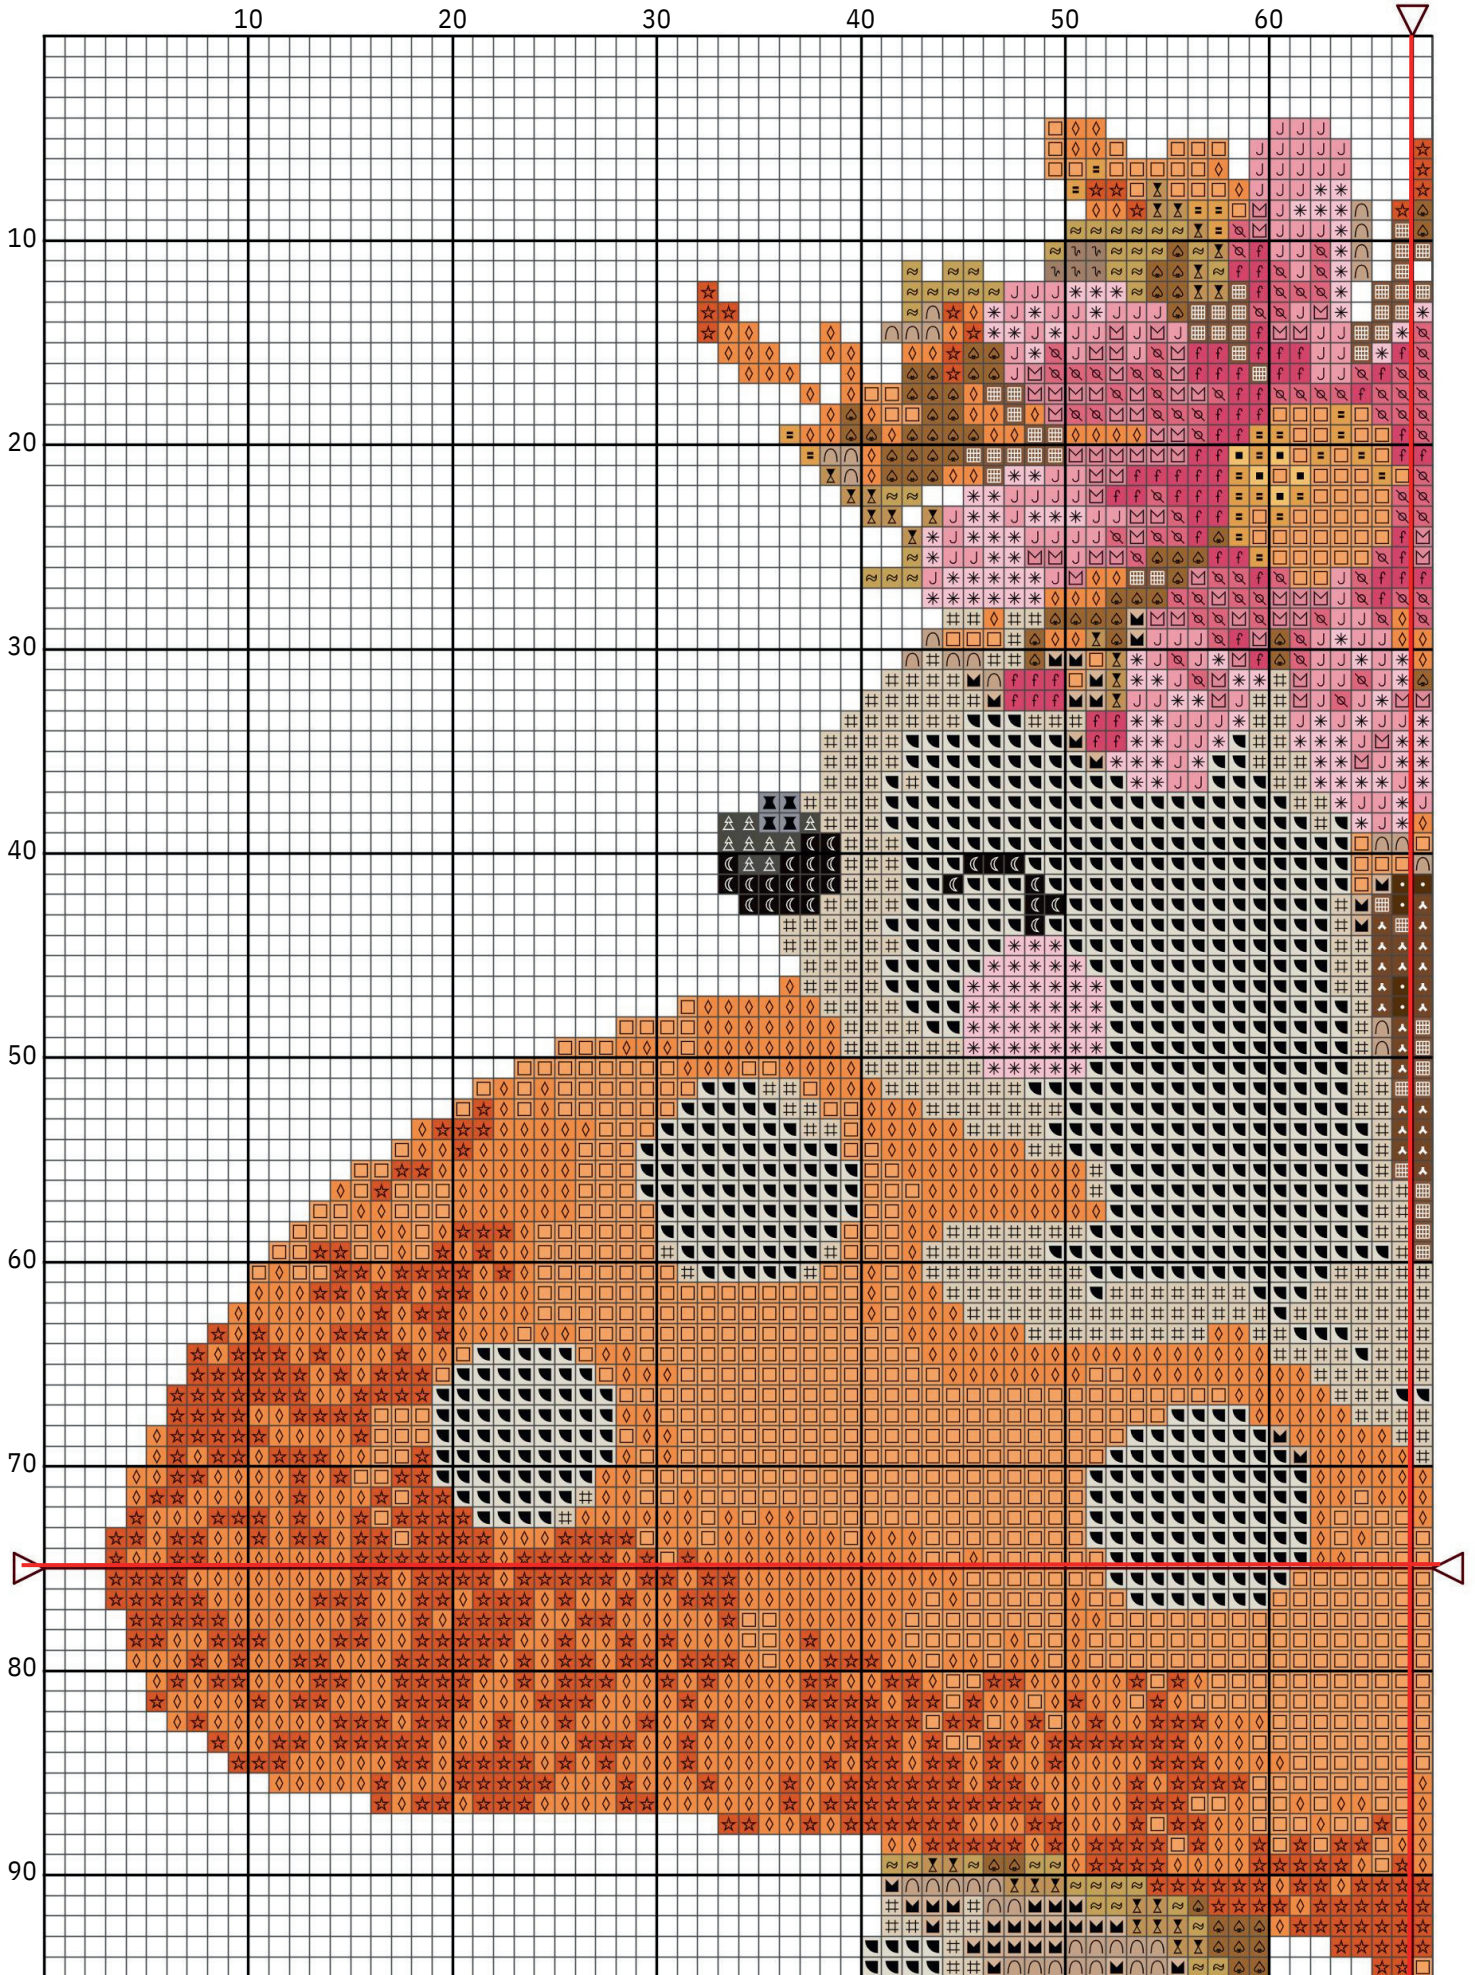

Mushroom Hedgehog

APL Cross Stitch Corner

Design size: 121 x 140 stitches

Image created using Canva.com. Pattern designed using FlossCross.com

Stitches used: Cross Stitch

Size based on 14 count Aida:

Stitched area: 8.64" x 10"

Material size: 13" x 14"

Mushroom Hedgehog

Mushroom Hedgehog

Mushroom Hedgehog

Mushroom Hedgehog

Mushroom Hedgehog

Mushroom Hedgehog

Mushroom Hedgehog

Mushroom Hedgehog

Mushroom Hedgehog

Floss list for crosses

Use 2 strands of thread for cross stitch

N	Symbol	Number	Name	Stitches
1		03	Tin - Medium	4
2		151	Dusty Rose - Very Light	163
3		167	Yellow Beige - Very Dark	168
4		422	Hazelnut Brown - Light	104
5		471	Avocado Green - Very Light	74
6		543	Beige - Ultra Very Light	216
7		645	Beaver Gray - Very Dark	9
8		676	Old Gold - Light	225
9		841	Beige Brown - Light	520
10		842	Beige Brown - Very Light	310
11		869	Hazelnut Brown - Very Dark	244
12		962	Dusty Rose - Medium	125
13		963	Dusty Rose - Ultra Very Light	201
14		3033	Mocha Brown - Very Light	437
15		3046	Yellow Beige - Medium	126
16		3348	Yellow Green - Light	99
17		3354	Dusty Rose -Light	100
18		3371	Black Brown	24
19		3731	Dusty Rose - Very Dark	123
20		3827	Golden Brown - Pale	1083
21		3853	Autumn Gold - Dark	631
22		3854	Autumn Gold - Medium	1107
23		3855	Autumn Gold - Light	261
24		3862	Mocha Beige - Dark	503
25		3863	Mocha Beige - Medium	917
26		3866	Mocha - Ultra Very Light	1152