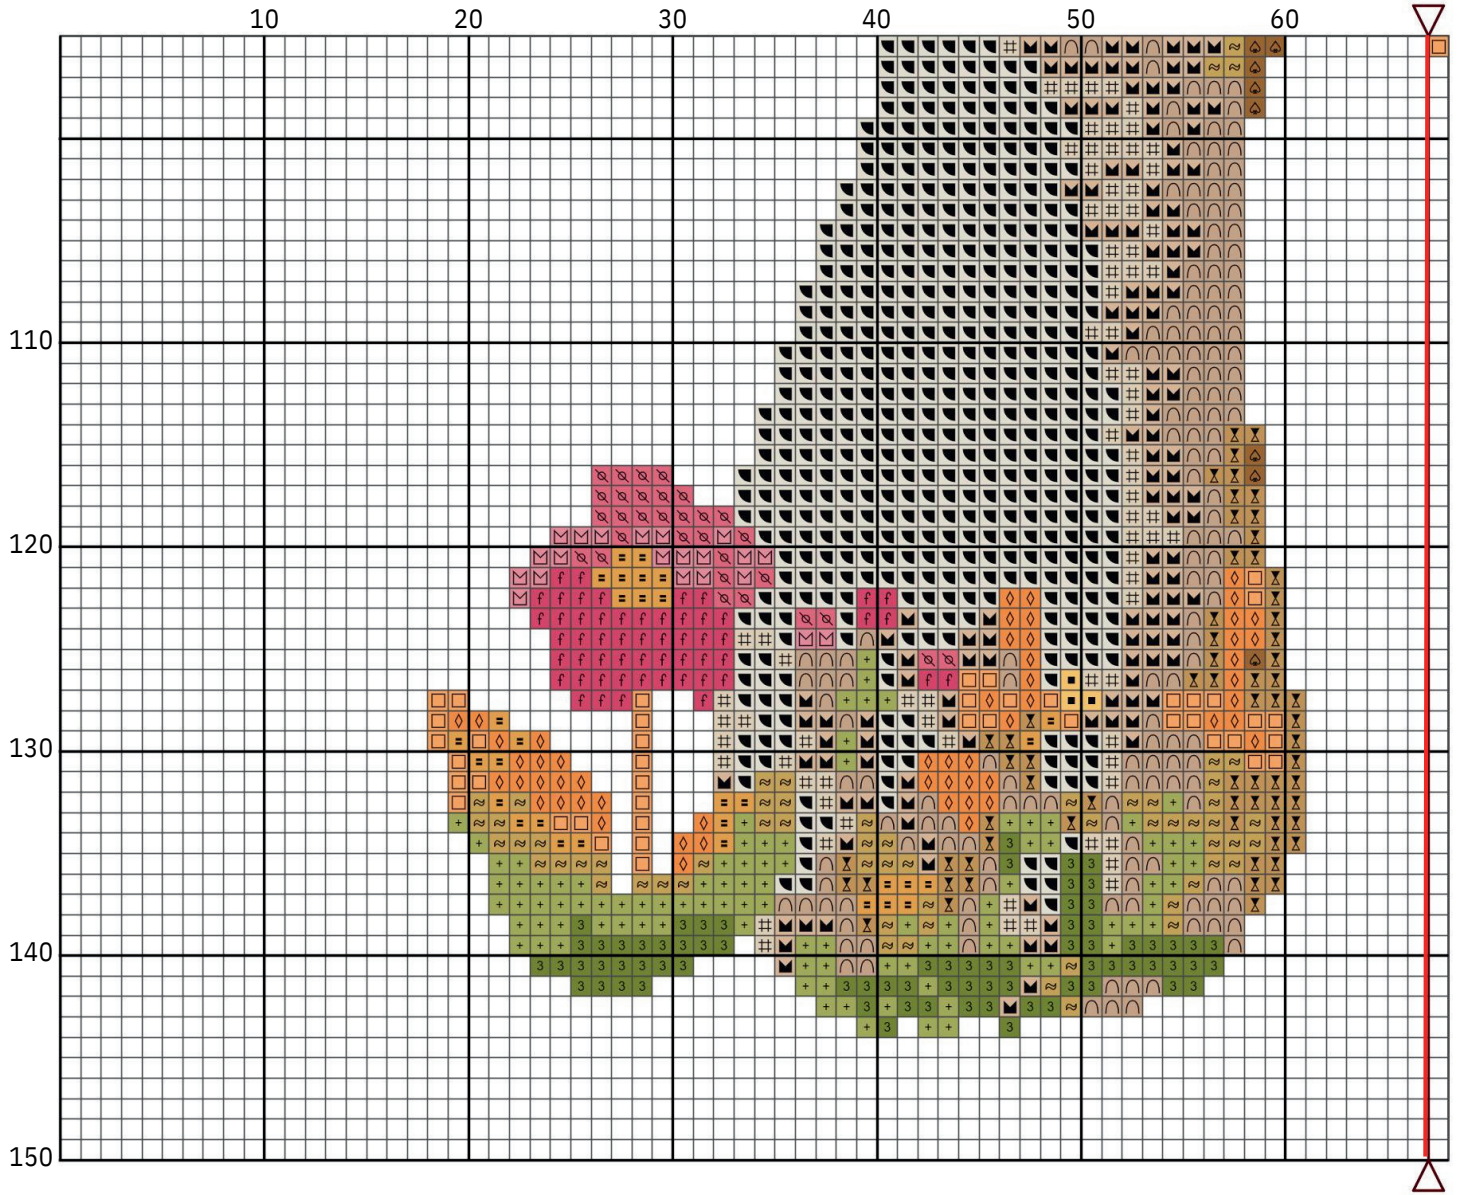

Mushroom Hedgehog

APL Cross Stitch Corner

Design size: 121 x 140 stitches

Image created using Canva.com. Pattern designed using FlossCross.com

Stitches used: Cross Stitch

Size based on 14 count Aida:

Stitched area: 8.64" x 10"

Material size: 13" x 14"

Mushroom Hedgehog

Mushroom Hedgehog

Mushroom Hedgehog

Mushroom Hedgehog

Mushroom Hedgehog

Mushroom Hedgehog

Mushroom Hedgehog

Mushroom Hedgehog

Mushroom Hedgehog

Floss list for crosses

Use 2 strands of thread for cross stitch

N	Symbol	Number	Name	Stitches
1		03	Tin - Medium	4
2		151	Dusty Rose - Very Light	163
3		167	Yellow Beige - Very Dark	168
4		422	Hazelnut Brown - Light	104
5		471	Avocado Green - Very Light	74
6		543	Beige - Ultra Very Light	216
7		645	Beaver Gray - Very Dark	9
8		676	Old Gold - Light	225
9		841	Beige Brown - Light	520
10		842	Beige Brown - Very Light	310
11		869	Hazelnut Brown - Very Dark	244
12		962	Dusty Rose - Medium	125
13		963	Dusty Rose - Ultra Very Light	201
14		3033	Mocha Brown - Very Light	437
15		3046	Yellow Beige - Medium	126
16		3348	Yellow Green - Light	99
17		3354	Dusty Rose -Light	100
18		3371	Black Brown	24
19		3731	Dusty Rose - Very Dark	123
20		3827	Golden Brown - Pale	1083
21		3853	Autumn Gold - Dark	631
22		3854	Autumn Gold - Medium	1107
23		3855	Autumn Gold - Light	261
24		3862	Mocha Beige - Dark	503
25		3863	Mocha Beige - Medium	917
26		3866	Mocha - Ultra Very Light	1152