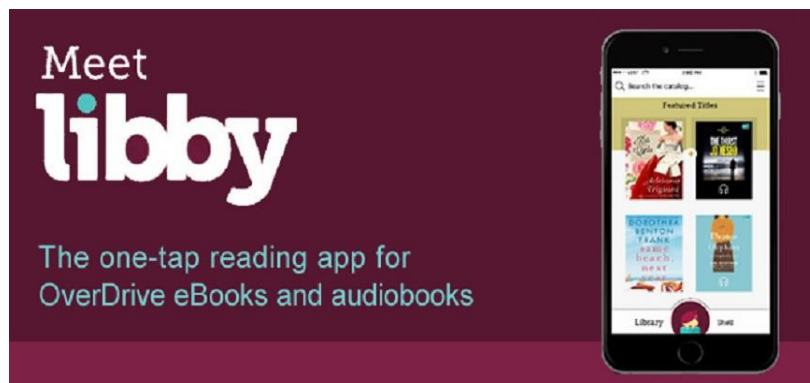

If reading on the Kindle App:

- Once you've selected your book, go to bookshelf.
- Find the book and click on "Manage Loan", then "Send to Kindle"

Tips:

Borrowed titles appear on your **Shelf** and download to the app automatically when you're connected to Wi-Fi, so you can read them when you're offline.

From your **Shelf**, you can:

- Tap **Open Book** or **Open Audiobook** to start reading or listening to a title
- Tap **Manage Loan** to see options like **Renew**, **Return**, or **Send to Device** to send a book to Kindle
- Tap the **Library** button to resume searching for new books
  Use the **Actions** button, then explore all subjects to narrow your choices
- Use the **Preference** button to tell Libby what you want always look for
  For example: You can always search for just audiobooks, just young adult books, or only those items currently available